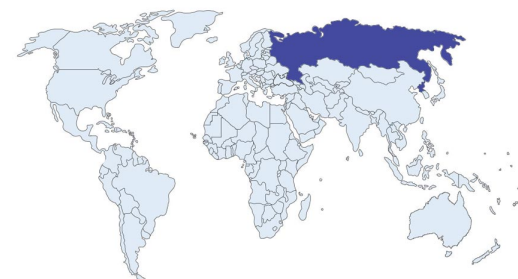

Image approximate only

ORIGIN | Russia

REPORT NO: 1329375690

DATE: JUN 24, 2021

IDENTIFICATION

Object	One Loose Gemstone
Species	Natural Beryl
Variety	Emerald

DETAILS

Weight	0.62 carat
Shape	Octagonal
Dimensions	7.82 X 3.62 X 2.92mm
Cut	Step Cut
Color	Green
Treatment	Indications of Minor Clarity Enhancement (Oil)